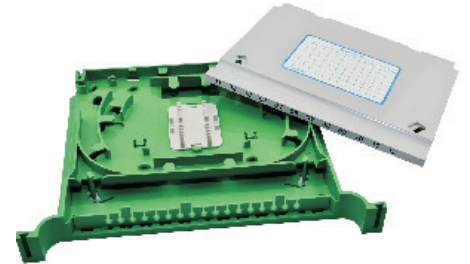

Fiber Optic Splice Tray

PartNumber **Dimension(A*B*C)**
FOST-12A 305*220*25(mm)

PartNumber **Dimension(A*B*C)**
FOST-12B 320*215*25(mm)

PartNumber **Dimension(A*B*C)**
FOST-12C 302*195*25(mm)

PartNumber **Dimension(A*B*C)**
FOST-12D 310*215*27(mm)

PartNumber **Dimension(A*B*C)**
FOST-12E 300*220*25(mm)

PartNumber **Dimension(A*B*C)**
FOST-12F 305*165*18(mm)

PartNumber **Dimension(A*B*C)**
FOST-24G 302*200*25(mm)

PartNumber **Dimension(A*B*C)**
FOST-12H 210*195*25(mm)

PartNumber **Dimension(A*B*C)**
FOST-12I 210*195*25(mm)

PartNumber **Dimension(A*B*C)**
FOST-12J 160*215*20(mm)

PartNumber **Dimension(A*B*C)**
FOST-12K 300*195*25(mm)

PartNumber **Dimension(A*B*C)**
FOST-12L 300*195*25(mm)