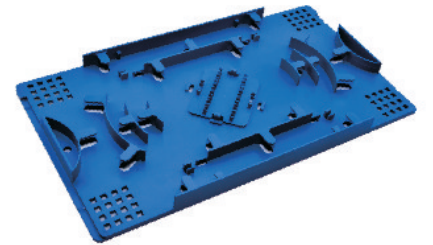

Fiber Optic Splice Tray

PartNumber **Dimension(A*B*C)**
FOST-12A 305*220*25(mm)

PartNumber **Dimension(A*B*C)**
FOST-12B 320*215*25(mm)

PartNumber **Dimension(A*B*C)**
FOST-12C 302*195*25(mm)

PartNumber **Dimension(A*B*C)**
FOST-12D 310*215*27(mm)

PartNumber **Dimension(A*B*C)**
FOST-12E 300*220*25(mm)

PartNumber **Dimension(A*B*C)**
FOST-12F 305*165*18(mm)

PartNumber **Dimension(A*B*C)**
FOST-24G 302*200*25(mm)

PartNumber **Dimension(A*B*C)**
FOST-12H 210*195*25(mm)

PartNumber **Dimension(A*B*C)**
FOST-12I 210*195*25(mm)

PartNumber **Dimension(A*B*C)**
FOST-12J 160*215*20(mm)

PartNumber **Dimension(A*B*C)**
FOST-12K 300*195*25(mm)

PartNumber **Dimension(A*B*C)**
FOST-12L 300*195*25(mm)