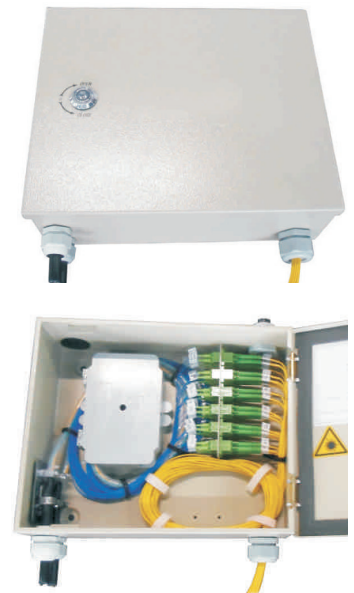

Fiber Distribution Hub - H2 Series

FDH Fiber Distribution Hub are designed to provide a high density wall-mountable solution for next generation fiber networks, it is used as terminal equipment of fiber optical cable for fiber patching, fixation, splicing and management.

- Wall-mountable installation design
- Integrated with splice cassette and cable management elements
- Manages large quantities of fiber with high density design
- Easy to maintain and extend fibers in the future
- Fiber bend radius control more than 40mm
- PG13.5, PG19, PG21 cable glands suitable for all types of cables
- Maximum capacity up to 72 ports
- Efficient space for cable management and storage
- Dust and splash-proof level reaches IP54

Specification

FDH-H2 Fiber Distribution Hub

Adaptor Type	SC, FC, ST, Duplex SC, Duplex LC
Capacity	12, 24, 36, 48, 72 fibers
Body Material	Cold rolled steel or stainless steel
Surface Treatment	Powder coating white or grey color
Installation Method	Wall mounted (pole mounted optional)
Size Dimension (mm)	460(W) x 350(H) x 140(D) for 12, 24, 36F 570(W) x 460(H) x 130(D) for 48, 72F
Strengthen Member Fixation	Yes
Bending Radius (mm)	> 40
Working Temperature	-20(°C) to +60(°C)
Storage Temperature	-25(°C) to +70(°C)
Relative Humidity	< 90%RH