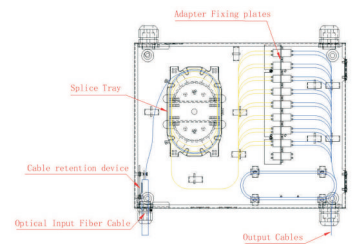

Fiber Distribution Hub - H2 Series

FDH Fiber Distribution Hub are designed to provide a high density wall-mountable solution for next generation fiber networks, it is used as terminal equipment of fiber optical cable for fiber patching, fixation, splicing and management.

- Wall-mountable installation design
- Integrated with splice cassette and cable management elements
- Manages large quantities of fiber with high density design
- Easy to maintain and extend fibers in the future
- Fiber bend radius control more than 40mm
- PG13.5, PG19, PG21 cable glands suitable for all types of cables
- Maximum capacity up to 72 ports
- Efficient space for cable management and storage
- Dust and splash-proof level reaches IP54

Specification

FDH-H2 Fiber Distribution Hub

Adaptor Type	SC, FC, ST, Duplex SC, Duplex LC
Capacity	12, 24, 36, 48, 72 fibers
Body Material	Cold rolled steel or stainless steel
Surface Treatment	Powder coating white or grey color
Installation Method	Wall mounted (pole mounted optional)
Size Dimension (mm)	460(W) x 350(H) x 140(D) for 12, 24, 36F 570(W) x 460(H) x 130(D) for 48, 72F
Strengthen Member Fixation	Yes
Bending Radius (mm)	> 40
Working Temperature	-20(°C) to +60(°C)
Storage Temperature	-25(°C) to +70(°C)
Relative Humidity	< 90%RH

- 01: Cold Rolled Steel
- 02: Stainless Steel

2 3 Adaptor

- Nil: No Adaptor
- SU: SC/UPC
- SA: SC/APC
- FU: FC/UPC
- FA: FC/APC
- LU: LC/UPC
- LA: LC/APC

4 Capacity

- 12: 12F
- 24: 24F
- 36: 36F
- 48: 48F
- 72: 72F